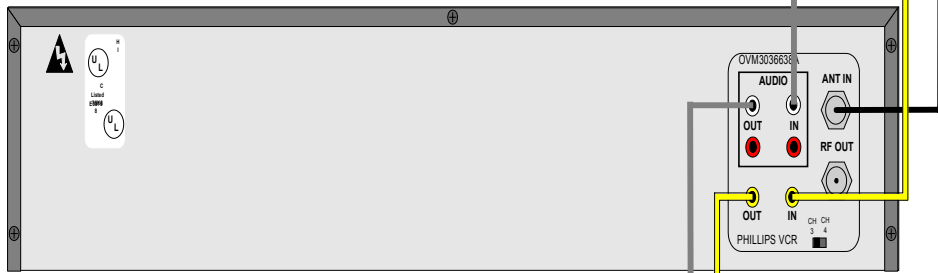

Satellite Dish

9235 IRD/UA

Surge Protector

Back of VCR

Phone Converter

Back of TV Monitor