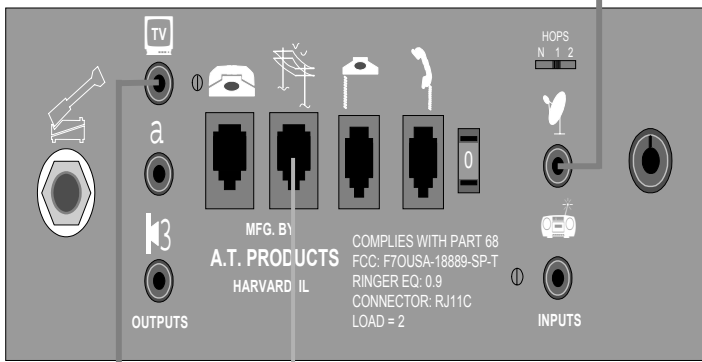

Satellite Dish

9235 IRD/UA

Surge Protector

Back of VCR

Phone Converter

Back of TV Monitor