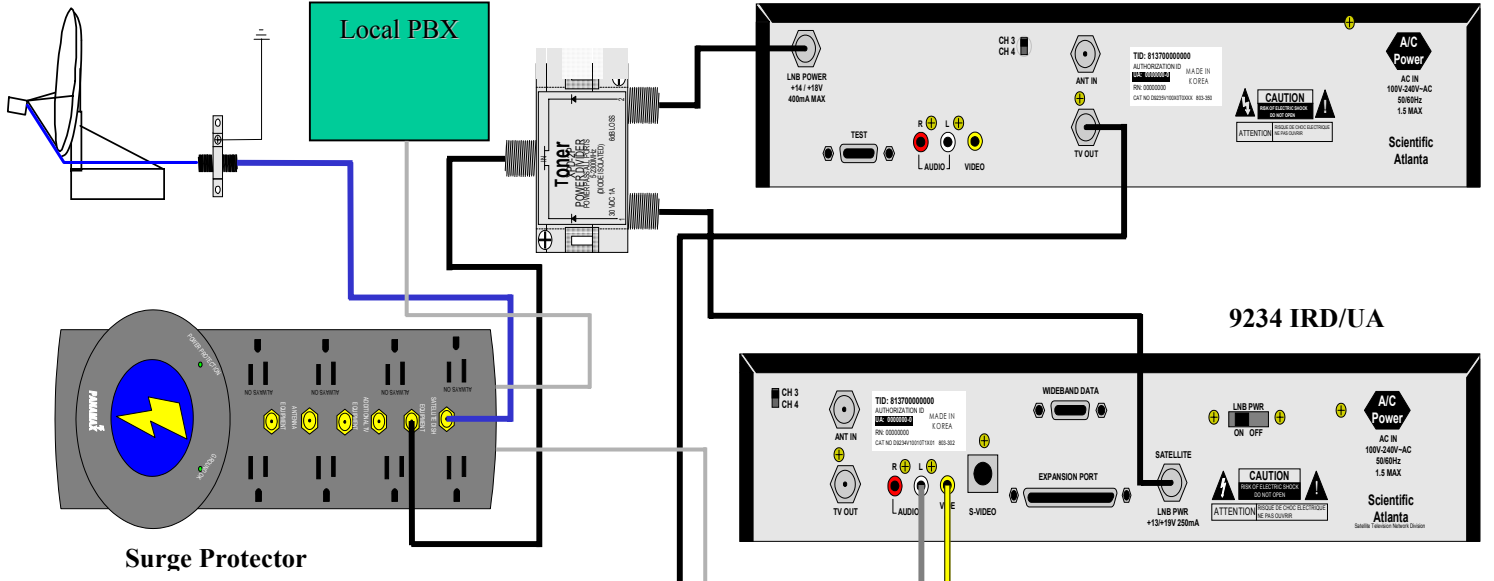

Satellite Dish

9235 IRD/UA

Surge Protector

Back of VCR

Phone Converter

Back of TV Monitor