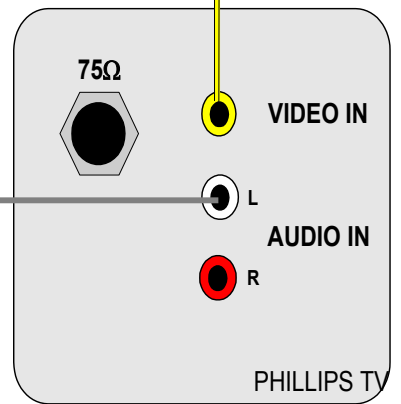

Satellite Dish

9235 IRD/UA

Surge Protector

Back of VCR

Phone Converter

Back of TV Monitor